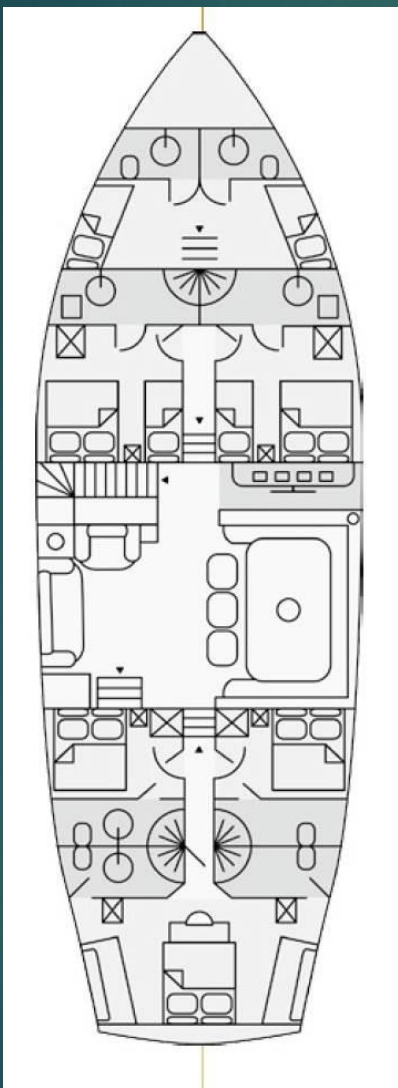

DVI MARIJE

ANCHOR

DHRONE

AL FRESCO DINING

SALOON

SALOON

SALOON

EXTERIOR

TOILETTES

MASTER CABIN

TRIPLE CABIN

DOUBLE CABIN

SPECS

Length: 24,00 mt

Beam: 7,80 mt

Draft: 2,80 mt

Amenities: Tender 5,80 mt with 40hp outboard, watermaker, water ski, snorkeling and fishing equipment, 2 seat kayak, SUP, Sat TV in each cabin.

Features: very spacious cockpit, up to 12 guests; perfectly maintained; modern style.